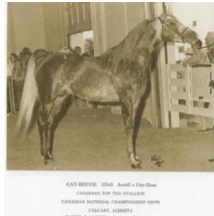

DAM LINE

Gay-Rouge

1965
AHR 0033543
Grey

AZRAFF

1949
AHR 5596

Gay-Rose

1957

RAFFLES