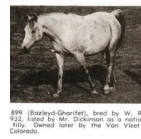

GALI-KARRAH

Arabian | Male | grey

No Photo

BORN 1950

PARENTS

GRANDPARENTS

GREAT-GRANDPARENTS

GG-GRANDPARENTS

SIRE LINE

DAM LINE

Galimar 3166

GUTNE
1932

IBN SAMHAN
1919

*MIRAGE
1919 | AHR 790

Rifala
1922 | Arabian Horse Association 815

Raseyn
1923 | Arabian Horse Association 597

MALOUMA
1924

KEHILAN AJUZ

Seglawieh Jedran
1899

Naseem
1922 | RASB 5

Julnar
1911

SAMHAN
1906

NAFAA EL SAGHIRA
1910

MABROUK MANIAL
1912

Negma
1920 | RAS 45

*ABU ZEYD
1904 | AHR 82

BAZRAH
1919

Rizvan
1919

GULNARE
1914