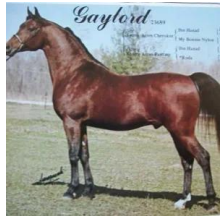

GAY DIYYA

Arabian | Female | Chestnut

No Photo

BORN 1970

PARENTS

GRANDPARENTS

GREAT-GRANDPARENTS

GG-GRANDPARENTS

SIRE LINE

DAM LINE

Gaylord
1963
Bay

Sunny Acres Cherokee
1958

Sunny Acres Fantasy
1955

Gazyl
1944

IBN HANAD
1947

My Bonnie Nylon
1946
AHR 3832