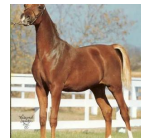

GB JASMEEN

Arabian | Female | Chestnut

BORN 2004 · OWNER Tripodi Arabians · BREEDER BAZZANA CARLA

PARENTS

GRANDPARENTS

GREAT-GRANDPARENTS

GG-GRANDPARENTS

SIRE LINE

DAM LINE

LAMAN HVP
1997
Grey

XYLKJNA
1992
Bay

Don El Chall
1988
BRSB 10733

PADRONS LOVE SONG
1984

VULKAN
1983

XYLA
1987

Prichal
1973
BRSB 4547