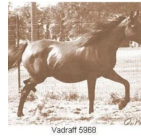

GI-FONDEROSA

Arabian | Female | Bay

No Photo

BORN 1971

PARENTS

GRANDPARENTS

GREAT-GRANDPARENTS

GG-GRANDPARENTS

SIRE LINE

DAM LINE

RAFFON

1961
AHR 19040
Bay

Owner: HEMMING ARABIANS

Gazon

1955
AHR 0009875

Vadraff