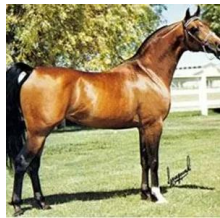

PARENTS

GRANDPARENTS

GREAT-GRANDPARENTS

GG-GRANDPARENTS

SIRE LINE

DAM LINE

*EL PASO

1967
AHR 128871
Bay

Czort

1949
PASB 1330

WIELKI SZLEM

1938

Forta

1943
PASB 1056

WITRAZ

1938
PASB 901

Elza

1942
PASB 921

*NABORR

1950
AHR 25472

Ela

1951

Marabut

1942
Polish Arabian Stud Book 1139