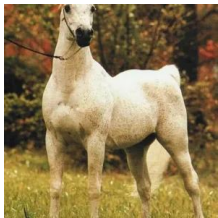

PARENTS

GRANDPARENTS

GREAT-GRANDPARENTS

GG-GRANDPARENTS

SIRE LINE

DAM LINE

ANSATA IBN SU...

1965
AHR 32342
Grey
Owner: Mr. and Mrs. Donald L