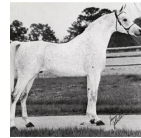

*ANSATA IBN HALIMA++

1958
AHR 15897