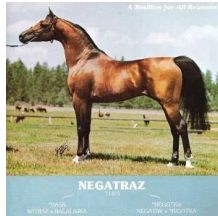

GLYNADIA

Arabian | Female | grey

BORN 1981

PARENTS

GRANDPARENTS

GREAT-GRANDPARENTS

GG-GRANDPARENTS

SIRE LINE

DAM LINE

NEGATRAZ

1971
AHR 71491
Bay

BASK++

1956
AHR 25460

*NEGOTKA

1967
AHR 42087

ALOES