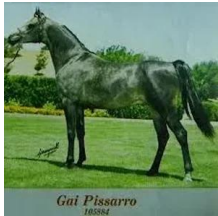

PARENTS

GRANDPARENTS

GREAT-GRANDPARENTS

GG-GRANDPARENTS

SIRE LINE

DAM LINE

Gai Pissarro
1974
Gray