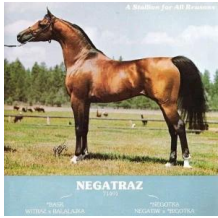

GRENADE

Arabian | Male | Grey

BORN February 21, 1984 · ASSOC. Arabian Horse Registry · REG # 0315696

PARENTS

GRANDPARENTS

GREAT-GRANDPARENTS

GG-GRANDPARENTS

SIRE LINE

DAM LINE

NEGATRAZ

1971
AHR 71491
Bay

BASK++

1956
AHR 25460

*NEGOTKA

1967
AHR 42087

Mustafar