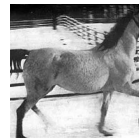

HABBANA

Arabian | Female | Grey

BORN 1954

PARENTS

GRANDPARENTS

GREAT-GRANDPARENTS

GG-GRANDPARENTS

SIRE LINE

DAM LINE

Turfa
1933

Unknown

Unknown

RABDAN
1897 | RAS 49

Bint Gamila
1911 | RAS 60

MABROUK MANIAL
1912

Negma
1920 | RAS 45

Unknown

Unknown

Unknown

Unknown

IBN RABDAN
1917 | RAS 86

MAHROUSSA

Sotamm
1910

SERRA
1915

IBN RABDAN
1917 | RAS 86

MAHROUSSA

BAIYAD
1918 | RAS 94

Bint Sabah
1925 | RAS 135