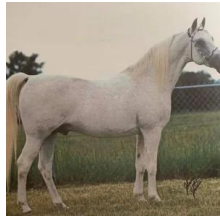

PARENTS

GRANDPARENTS

GREAT-GRANDPARENTS

GG-GRANDPARENTS

SIRE LINE

DAM LINE

BUNA
1949
Grey