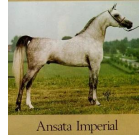

HADAYA EL TAREEF

Arabian | Male | Grey

BORN 1986

PARENTS

GRANDPARENTS

GREAT-GRANDPARENTS

GG-GRANDPARENTS

SIRE LINE

DAM LINE

IMPERIAL IMDAL
1982
Grey

ANSATA IMPERIAL
1976

DALIA++
1968

ANSATA HALIM BEY+
1976

HADAYA NNEFERTITI
1977

ANSATA IBN SUDAN
1965
AHR 32342

ANSATA DELILAH
1972