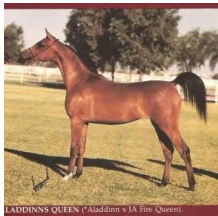

Aladdins Queen
1985
Bay