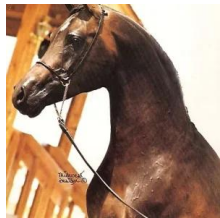

PARENTS

GRANDPARENTS

GREAT-GRANDPARENTS

GG-GRANDPARENTS

SIRE LINE

DAM LINE

Hal Gibby

1974
AHRA/BRSB 6553
Bay
Owner: deceased - Nagib Audi