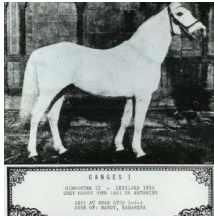

HARDY

Arabian | Male | Bay

BORN 1926

PARENTS

GRANDPARENTS

GREAT-GRANDPARENTS

GG-GRANDPARENTS

SIRE LINE

DAM LINE

GANGES I
1901
PASB 107
Grey

Gazella II
1914
RASB 1
Bay

Gazella II (1914)

Unknown

Unknown

KOHEJLAN

Abra
1904