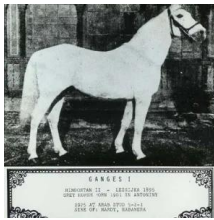

PARENTS

GRANDPARENTS

GREAT-GRANDPARENTS

GG-GRANDPARENTS

SIRE LINE

DAM LINE

GANGES I
1901
PASB 107
Grey