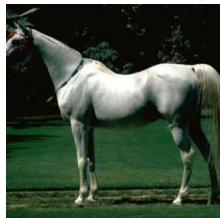

*HASNA EL BADIA

Arabian | Female | Bay

No Photo

BORN February 10, 1978 · OWNER EA and Nancy B Cafiero · ASSOC. Arabian Horse Associatio · REG # 0193417 · BREEDER Sayed Marei

PARENTS

Kayed
1966
Arabian Horse Associa...
Grey
Owner: Albadeia Stud