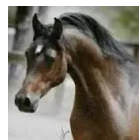

elektrika

1993

Unknown

Unknown