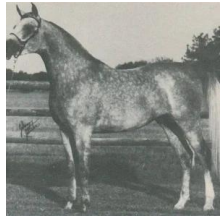

PARENTS

GRANDPARENTS

GREAT-GRANDPARENTS

GG-GRANDPARENTS

SIRE LINE

DAM LINE

AL FAHIR
1967
Grey