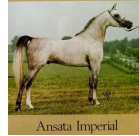

IMIELLIA

Arabian | Female | Grey

No Photo

BORN 1990

PARENTS

GRANDPARENTS

GREAT-GRANDPARENTS

GG-GRANDPARENTS

SIRE LINE

DAM LINE

IMPERIAL IMDAL
1982
Grey

ANSATA IMPERIAL
1976

DALIA++
1968

**NABIEL+/
1971
AHR 72106**

Zakla
1979

ANSATA IBN SUDAN
1965
AHR 32342