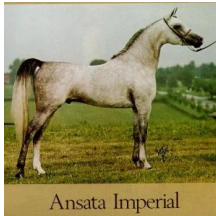

PARENTS

GRANDPARENTS

GREAT-GRANDPARENTS

GG-GRANDPARENTS

SIRE LINE

ANSATA IMPERI...
1976
Grey

Ansata Imperial