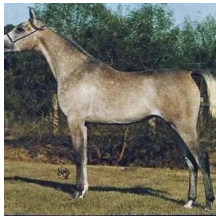

Glorieta Maarq...
1980
Grey