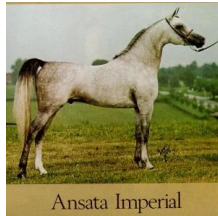

IMPERIAL IMWASAMA

Arabian | Female | grey

BORN 1986

PARENTS

GRANDPARENTS

GREAT-GRANDPARENTS

GG-GRANDPARENTS

SIRE LINE

DAM LINE

ANSATA IMPERI...
1976
Grey

ANSATA IBN SUDAN
1965
AHR 32342

ANSATA DELILAH
1972

***ANSATA IBN HALIMA++**
1958
AHR 15897

***Ansata Bint Mabrouka**
1958
AHR 15898

ANSATA SHAH ZAMAN
1968

***ANSATA BINT MISR**
1966