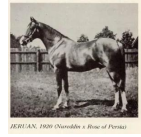

Jeruan
1920