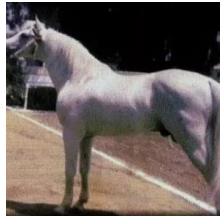

JACIO

Arabian | Male | Grey

BORN 1968 · ASSOC. SSB · REG # 3765 · BREEDER YEGUADA MILITAR DE JEREZ

PARENTS

GRANDPARENTS

GREAT-GRANDPARENTS

GG-GRANDPARENTS

SIRE LINE

DAM LINE

Tabal

1952
Grey
Owner: Yeguada Militar

CONGO

1941
SSB 1839

HILANDERA

1942

Ilustre