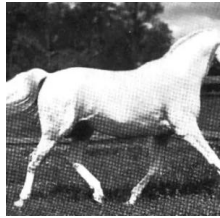

PARENTS

GRANDPARENTS

GREAT-GRANDPARENTS

GG-GRANDPARENTS

SIRE LINE

DAM LINE

KOHEILAN I

1922
PASB 189
Grey