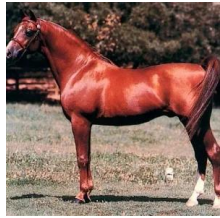

JALEAS ET

Arabian | Female | Chestnut

BORN 1983

PARENTS

GRANDPARENTS

GREAT-GRANDPARENTS

GG-GRANDPARENTS

SIRE LINE

DAM LINE

***BARICH DE WA...**
1965
Chestnut

ZURICH
1956

***ALDEBARAN II**
1957

ZANCUDO
1958
SSB 3200

Ultra
1956

MALVITO
1949

MALVITO
1949

Ilustre
1923

Uganda
1929

Ilustre
1923

Triana
1932

Camelo II
1917

Manicura
1926

Gandhy
1931

FAMULA
1942