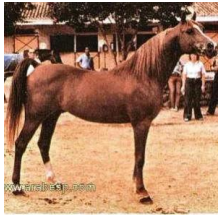

JALILA IV

Arabian | Female | Chestnut

No Photo

BORN 1980

PARENTS

GRANDPARENTS

GREAT-GRANDPARENTS

GG-GRANDPARENTS

SIRE LINE

DAM LINE

Motamid
1972
Chestnut

GALERO
1965

ZANCUDO
1958
SSB 3200

Zalema
1958
SSB 000000

MALVITO
1949

Ural
1956