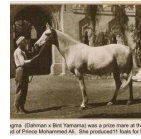

JATTA

Arabian | Female | Grey

BORN 1933

PARENTS

GRANDPARENTS

GREAT-GRANDPARENTS

GG-GRANDPARENTS

SIRE LINE

DAM LINE

JASIR (Mabrouk Manial x h)

Photo photo from BAZ Horses, as on 10/11/12

Negma
1910

Soldateska
1911
Grey

Sylphide I
1892

Farhan
1897

Dahman El Azrak
1890

Bint Yemama
1895

Unknown

Unknown

Unknown

Unknown

Unknown

Dahman El Azrak
1890

Unknown

Jamil El Ahmar
1885

Farida El Debbani
1886

Saklawi I
1880

Unknown

Unknown

Unknown

Unknown

Unknown

Tajar III
1873

Koheil III
1876 | WEIL 121

Unknown

Unknown