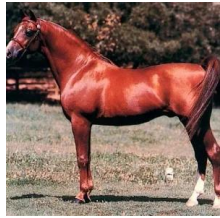

JDAR BARI BRITA

Arabian | Male | Grey

BORN May 14, 1970 · ASSOC. AHR · REG # 64354

PARENTS

GRANDPARENTS

GREAT-GRANDPARENTS

GG-GRANDPARENTS

SIRE LINE

DAM LINE

***BARICH DE WA...**
1965
Chestnut

ZURICH
1956

***ALDEBARAN II**
1957

BARQUILLO
1938

***Palabrita**
1952
AHRA 35209
Grey

Unknown

MALVITO
1949