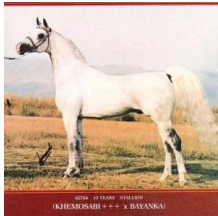

PARENTS

GRANDPARENTS

GREAT-GRANDPARENTS

GG-GRANDPARENTS

SIRE LINE

KAIYOUUM++
1970
AHR 62768
Grey