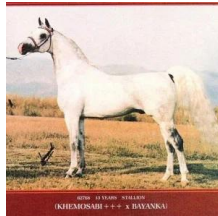

KAILALAJKA

Arabian | Female | Grey

BORN 1982

PARENTS

GRANDPARENTS

GREAT-GRANDPARENTS

GG-GRANDPARENTS

SIRE LINE

DAM LINE

KAIYOUUM++

1970
AHR 62768
Grey

KHEMOSABI++++//

1967
AHR 45471

Bayanka

AMERIGO

1962
AHR 20585