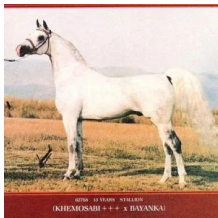

KAIYOUMA

Arabian | Female | Grey

BORN 1982 · ASSOC. AHA · REG # 251494

PARENTS

GRANDPARENTS

GREAT-GRANDPARENTS

GG-GRANDPARENTS

SIRE LINE

DAM LINE

KAIYOUM++
1970
AHR 62768
Grey

KHEMOSABI++++//
1967
AHR 45471

AMERIGO
1962
AHR 20585

JURNEEKA++
1958

Ferseyn
1937 | AHR 1381

***Szarza**
1956 | AHR 18275

FADJUR
1952 | AHR 7668