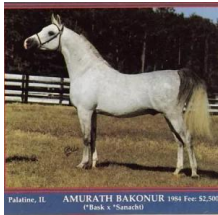

PARENTS

GRANDPARENTS

GREAT-GRANDPARENTS

GG-GRANDPARENTS

SIRE LINE

Amurath Bakonur...
1975
Grey

BASK++
1956
AHR 25460