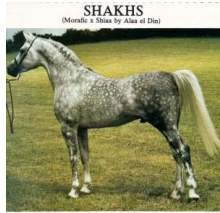

KAZRA EL SAGHIRA

Arabian | Female | Grey

BORN 1977

PARENTS

GRANDPARENTS

GREAT-GRANDPARENTS

GG-GRANDPARENTS

SIRE LINE

DAM LINE

Shakhs
1973
Grey

Morafic
1956
AHR 32261

Shiaa
1967

Nazeer
1934
RAS 247

Mabrouka
1951

Alaa El Din
1956

MANSOUR
1921 | RAS 111