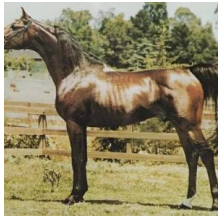

PARENTS

GRANDPARENTS

GREAT-GRANDPARENTS

GG-GRANDPARENTS

SIRE LINE

DAM LINE

TAMERLAN

1967
AHR 181487
Bay