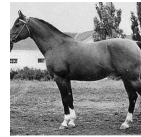

KILIMANDSCHARO

Arabian | Male | Grey

BORN 1968

PARENTS

GRANDPARENTS

GREAT-GRANDPARENTS

GG-GRANDPARENTS

SIRE LINE

DAM LINE

Aswan

1958
RASB 1379
Grey

Nazeer

1934
RAS 247

Yosreia

1943
RAS 399

ARAX