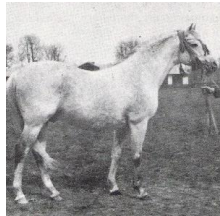

PARENTS

GRANDPARENTS

GREAT-GRANDPARENTS

GG-GRANDPARENTS

SIRE LINE

DAM LINE

DOKTRYNER

1950
PASB 1380
Grey

MIECZNIK

1931
PASB 273

Blaga
1937

Opal
1933