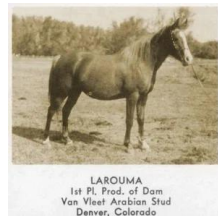

LAROUMA
1944
Chestnut

STAMBUL
1926

MAKINA
1921

FARANA
1929 | AHR 708

RAHIKA
1936

Czubuthan
1933 | Arabian Horse Association 1499

Ba-Ida
1932

MIECZNIK
1931 | PASB 273

*WIERNA
1938

KEHILAN AJUZ

Seglawieh Jedran
1899

SKOWRONEK
1909 | GSB 552

Rissla
1917

Aldebaran
1930

TSAVO
1923

Raseyn
1923 | Arabian Horse Association 597

MALOUMA
1924