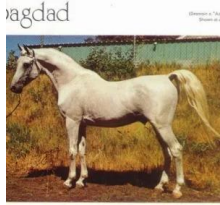

PARENTS

GRANDPARENTS

GREAT-GRANDPARENTS

GG-GRANDPARENTS

SIRE LINE

DAM LINE

BAGDAD
1954
AHR 9573
Grey