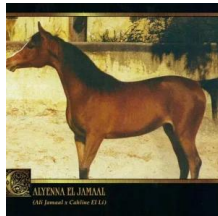

MA SHADOW EL SHER

Arabian | Male | Grey

BORN 2002

PARENTS

GRANDPARENTS

GREAT-GRANDPARENTS

GG-GRANDPARENTS

SIRE LINE

DAM LINE

EL SHER-MANN
1985
Grey

El Shaklan
1975
GASB 1207

GAZIRA
1977

Ali Jamaal
1982
BRSB 7949

CAHLINE EL LI
1990

CALYENNA EL J...
1996
Bay

SHAKER EL MASRI
1963
GASB 107