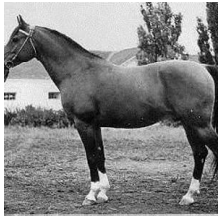

PARENTS

GRANDPARENTS

GREAT-GRANDPARENTS

GG-GRANDPARENTS

SIRE LINE

DAM LINE

ARAX
1952
RASB 1018
Bay