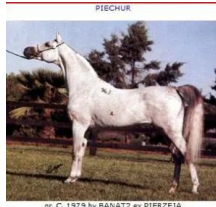

MAGNIFIKAA

Arabian | Female | Gray

BORN 1989

PARENTS

GRANDPARENTS

GREAT-GRANDPARENTS

GG-GRANDPARENTS

SIRE LINE

DAM LINE

Piechur
1979
Grey

gr. C. 1979 by BANAT2 ex PIERZEJA

BANAT
1967

PIERZEJA
1974

PARTNER
1970
PASB 2665

Milada
1977

EL AZRAK
1960