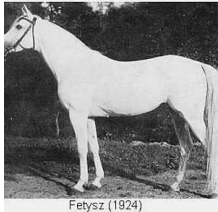

MAKATA

Arabian | Female | Grey

BORN 1931 · ASSOC. PASB · REG # 248

PARENTS

GRANDPARENTS

GREAT-GRANDPARENTS

GG-GRANDPARENTS

SIRE LINE

DAM LINE

FETYSZ

1924
PASB 97
Grey

BAKSZYSZ

1901
PASB 31

Siglavi Bagdady

1908

Ilderim