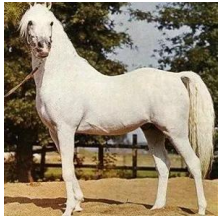

PARENTS

GRANDPARENTS

GREAT-GRANDPARENTS

GG-GRANDPARENTS

SIRE LINE

DAM LINE

Ghazal
1953
Grey