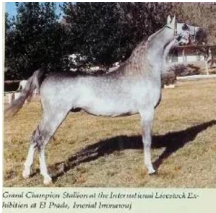

PARENTS

GRANDPARENTS

GREAT-GRANDPARENTS

GG-GRANDPARENTS

SIRE LINE

DAM LINE

Imperial Immar...
1985
Grey