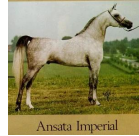

ANSATA IMPERIAL
1976