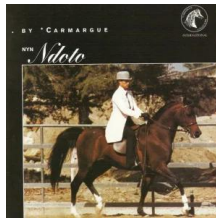

PARENTS

GRANDPARENTS

GREAT-GRANDPARENTS

GG-GRANDPARENTS

SIRE LINE

DAM LINE

Nyn Ndoto
1990
Bay

Carmargue
1979
AHS / AHRA AHS / AHRA

LA Sambra
1981