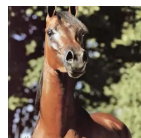

MILANIA BA

Arabian | Female | Black

BORN 2012 · BREEDER Bellavita Arabians, TX

PARENTS

GRANDPARENTS

GREAT-GRANDPARENTS

GG-GRANDPARENTS

SIRE LINE

DAM LINE

Venetian
1999
Bay

RA Keolani
1995
Bay

VERSACE
1995
AHR 525640

Basks Maria
1978

PADRONS PSYCHE
1988
AHR 418979

Lovin Spoonful VF
1990

Fame VF+
1982
Arabian Horse Association AHR*268987