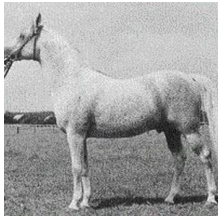

PARENTS

GRANDPARENTS

GREAT-GRANDPARENTS

GG-GRANDPARENTS

SIRE LINE

DAM LINE

COMET

1953
PASB 1517
Grey