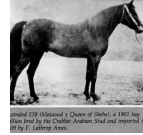

MLECHA

Arabian | Female | Grey

BORN 1941

PARENTS

GRANDPARENTS

GREAT-GRANDPARENTS

GG-GRANDPARENTS

SIRE LINE

DAM LINE

GULASTRA
1924
Chestnut

ASTRALED
1900
AHR 238

GULNARE
1914

***RODAN**
1906

Ghazala
1896
AHR 211

Hermit
1895

Dzingishan III
1912